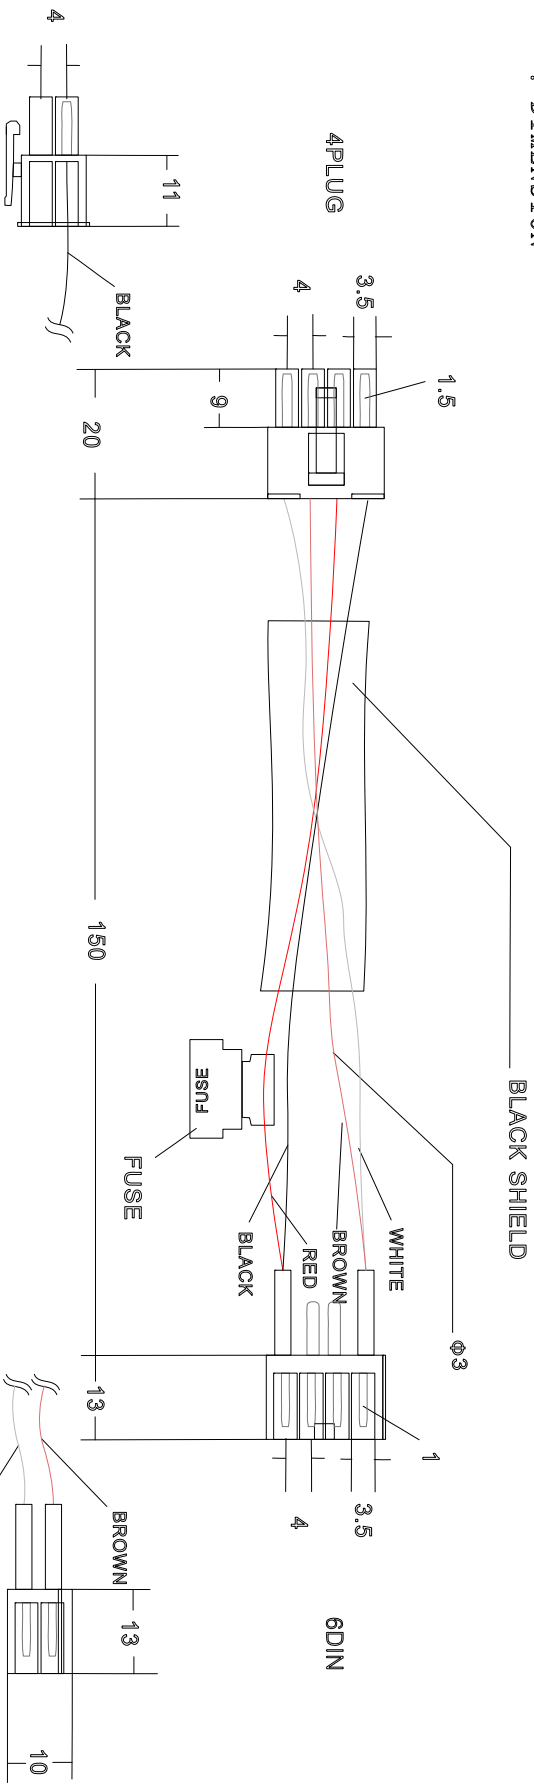

— DIMENSION

— ELEVATION OF PLUG (SIDE VIEW)

— WIRING DIAGRAM

4PLUG	1	2	3	4	5	6	7	8
6DIN	/	/	/	/	4	8	1	5

FRONT VIEW OF 4PLUG

FRONT VIEW OF 6DIN

Itemref	Quantity	Title/Name, designation, material, dimension etc	Article No./Reference
Designed by DKERAI		Checked by DKERAI	Approved by - date DKERAI -17/11/05
		File name CABE-53-1	Date 17/10/05
		Scale N/A	