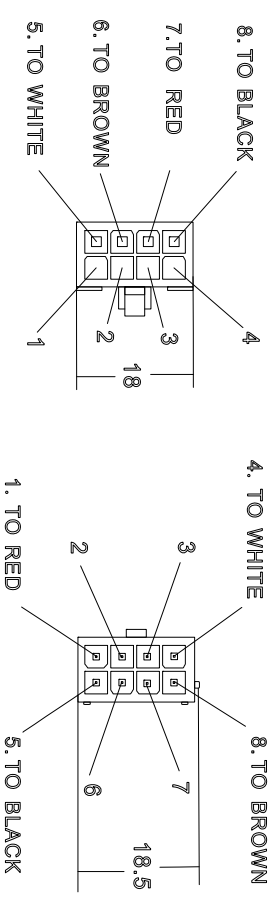

— DIMENSION

— ELEVATION OF PLUG (SIDE VIEW)

— WIRING DIAGRAM

4PLUG	1	2	3	4	5	6	7	8
6DIN	/	/	/	/	4	8	1	5

FRONT VIEW OF 4PLUG

FRONT VIEW OF 6DIN

Itemref	Quantity	Title/Name, designation, material, dimension etc	Article No./Reference
Designed by DKERAI		Checked by DKERAI	Approved by - date DKERAI -17/11/05
		File name CABE-53-1	Date 17/10/05
		Scale N/A	